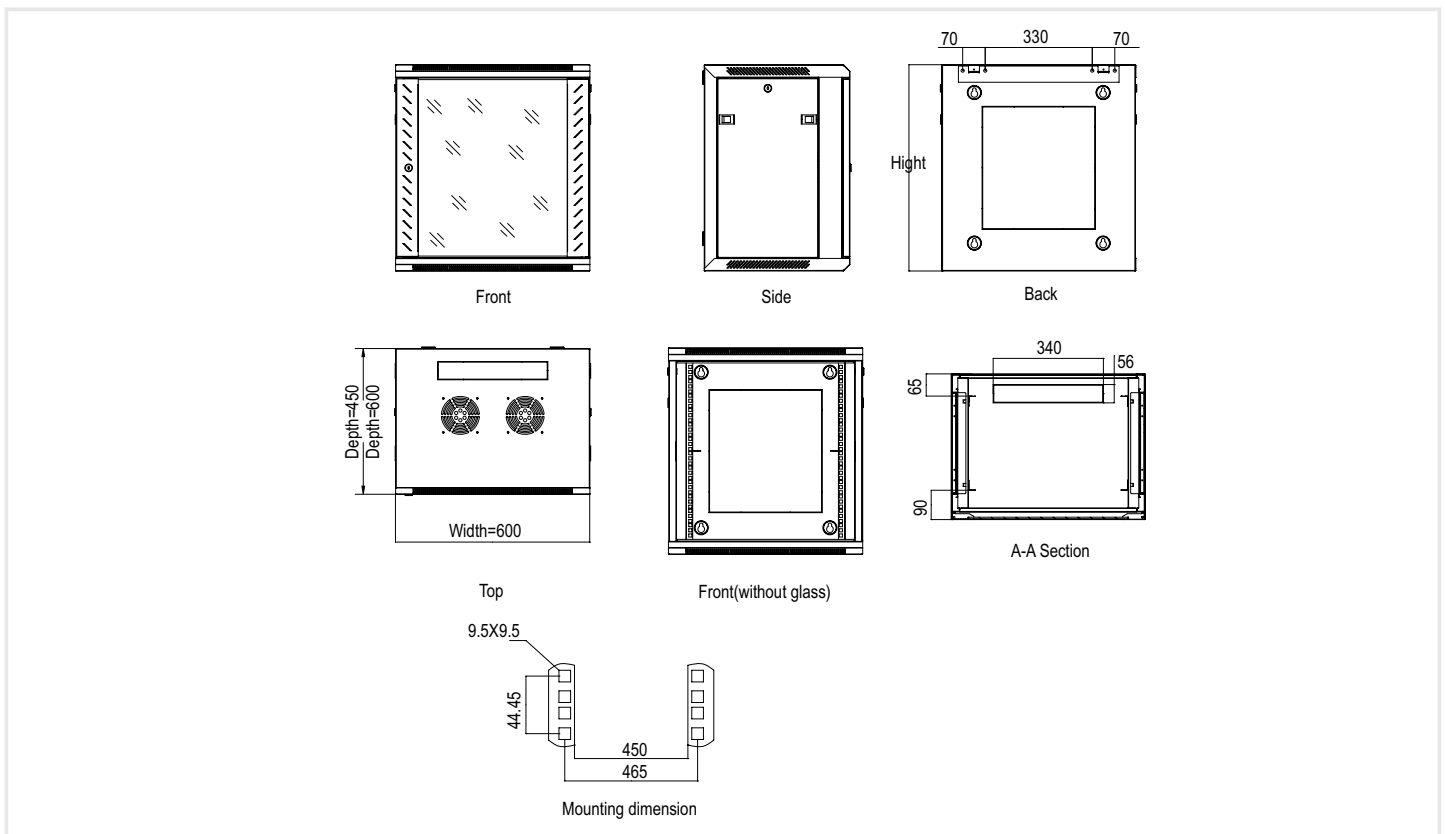

- Exquisite design with precise dimension and craftsmanship.
- International popular smoky-gray glass front door.
- Easily be mounted on wall, or placed on floor.
- Loading capacity: 60KG.
- Top and bottom wiring channel could be closed.
- Removable front door and side panel.
- Degreased, acid cleaned, phosphoric, water cleaned Surface.
- Electro-static powder coating, meet ROHS standard.
- Optional color: black/gray.

SI#	Specification	Quantity	Material
1	Frame	2	Powder coated 1.2mm cold rolled steel
2	Front door	1	1.2mm cold rolled steel
3	Side door	2	Powder coated 1.2mm cold rolled steel
4	Lock	1	
5	Mounting rail	4	Powder coated 1.5mm cold rolled steel
6	Mounting plate	1	Powder coated 1.2mm cold rolled steel
7	Cable Inlet cap	2	Powder coated 1.2mm cold rolled steel
8	Cage and nuts	10	
9	Wrench	1	

STRUCTURAL (WALL MOUNT)

DIMENSION (WALL MOUNT) (MM)

DOORS

Wall Mount Cabinet – Single Section

PART NUMBER	WIDTH MM	DEPTH MM	HEIGHT MM	HEIGHT U	CARTON SIZE	VOLUME
TL-WM-6USS450	600	450	368	6	670 x 520 x 430	0.15
TL-WM-6USS600		600				
TL-WM-9USS450	600	450	501	9	670 x 520 x 560	0.20
TL-WM-9USS600		600				
TL-WM-12USS450	600	450	635	12	670 x 520 x 700	0.24
TL-WM-12USS600		600				
TL-WM-15USS450	600	450	769	15	670 x 520 x 830	0.29
TL-WM-15USS600		600				
TL-WM-18USS450	600	450	901	18	670 x 520 x 960	0.33
TL-WM-18USS600		600				
TL-ONU-12U150FL	600	150	600	12	610 x 610 x 160	0.06
TL-ONU-12U300FL		300				
TL-ONU-12U42x15FL	420	150	600	12	610 x 430 x 160	0.04
TL-ONU-40x40x20FL	400	200	400	9	610 x 410 x 210	0.05
TL-ONU-40x40x15FL		150				
TL-ONU-40x40x12FL		120				
TL-ONU-12U150WM	600	150	600	12	610 x 610 x 160	0.06
TL-ONU-12U300WM		300				
TL-ONU-12U42x15WM	420	150	600	12	610 x 430 x 160	0.04
TL-ONU-40x40x20WM	400	200	400	9	610 x 410 x 210	0.05
TL-ONU-40x40x15WM		150				
TL-ONU-40x40x12WM		120				