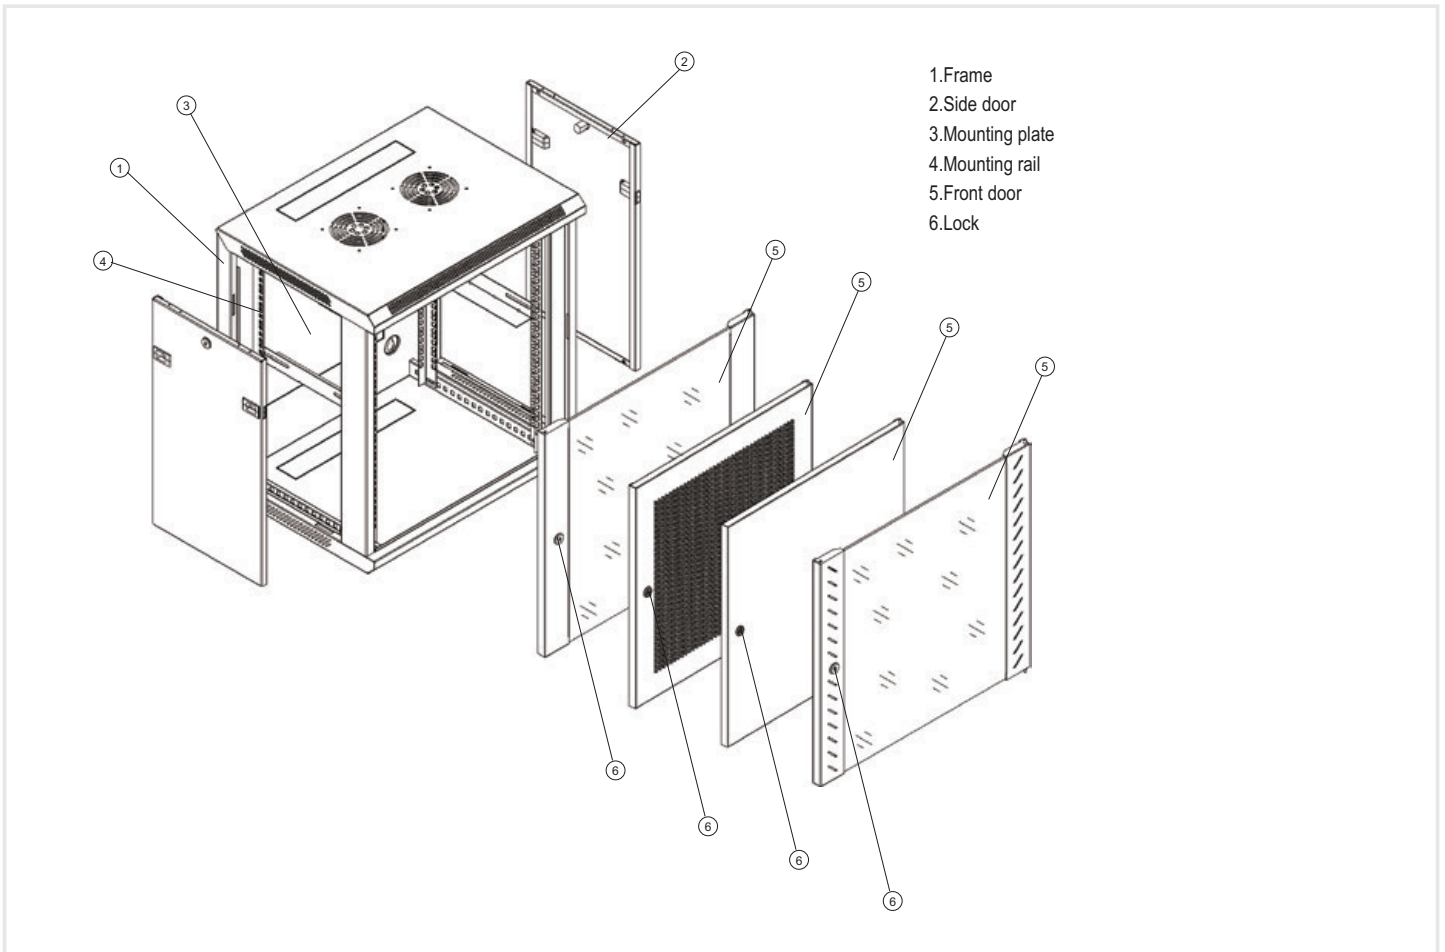

STRUCTURAL (WALL MOUNT)