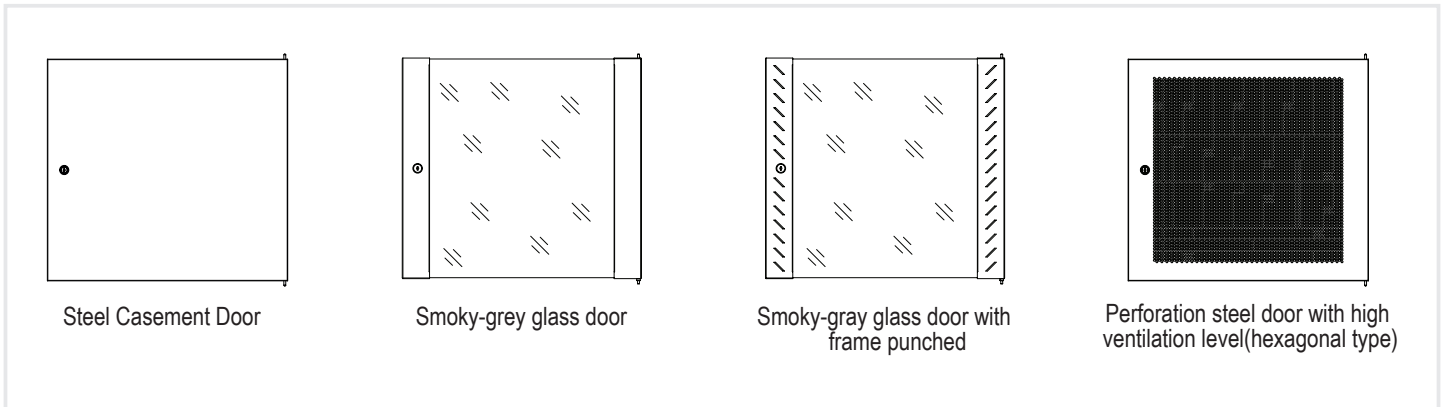

DOORS

Wall Mount Cabinet – Single Section

PART NUMBER	WIDTH MM	DEPTH MM	HEIGHT MM	HEIGHT U	CARTON SIZE	VOLUME
TL-WM-6USS450	600	450	368	6	670 x 520 x 430	0.15
TL-WM-6USS600		600				
TL-WM-9USS450	600	450	501	9	670 x 520 x 560	0.20
TL-WM-9USS600		600				
TL-WM-12USS450	600	450	635	12	670 x 520 x 700	0.24
TL-WM-12USS600		600				
TL-WM-15USS450	600	450	769	15	670 x 520 x 830	0.29
TL-WM-15USS600		600				
TL-WM-18USS450	600	450	901	18	670 x 520 x 960	0.33
TL-WM-18USS600		600				
TL-ONU-12U150FL	600	150	600	12	610 x 610 x 160	0.06
TL-ONU-12U300FL		300				
TL-ONU-12U42x15FL	420	150	600	12	610 x 430 x 160	0.04
TL-ONU-40x40x20FL	400	200	400	9	610 x 410 x 210	0.05
TL-ONU-40x40x15FL		150				
TL-ONU-40x40x12FL		120				
TL-ONU-12U150WM	600	150	600	12	610 x 610 x 160	0.06
TL-ONU-12U300WM		300				
TL-ONU-12U42x15WM	420	150	600	12	610 x 430 x 160	0.04
TL-ONU-40x40x20WM	400	200	400	9	610 x 410 x 210	0.05
TL-ONU-40x40x15WM		150				
TL-ONU-40x40x12WM		120				

WALL MOUNT CABINETS