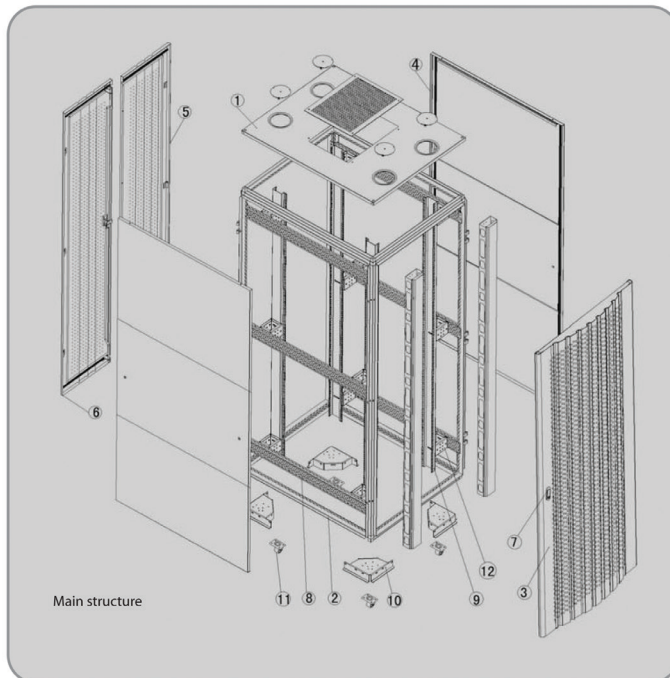

Applications:

Widely used in network system, educational system, broadcasting system and telecommunication system. Suitable for placing server computer and precision electronic equipments

Sl#	Specification	Quantity	Material
1	Top cover	1	Powder coated 1.2mm SPCC cold rolled steel
2	Frame	1	Powder coated 1.5mm SPCC cold rolled steel
3	Front door	1	Powder coated 1.2mm SPCC cold rolled steel
4	Side panel	2	Powder coated 1.2mm SPCC cold rolled steel
5	Left rear door	1	Powder coated 1.2mm SPCC cold rolled steel
	Right rear door	1	Powder coated 1.2mm SPCC cold rolled steel
6	Advanced moon-shape lock	6	
8	Mounting angle	4	Powder coated 1.5mm SPCC cold rolled steel
	Mounting Profile	4	Powder coated 2.0mm SPCC cold rolled steel
9	Tray	4	Powder coated 2.5mm SPCC cold rolled steel
12	2" Heavy duty castors	4	
	Spacer	2	Powder coated Steel (Only for 800mm width cabinets)
13	M12 adjustable Feet	4	Black Steel
	Metal Cable Ring	6	Powder coated Steel
14	Cage and nuts	40	20pcs under 32U
15	Fan	4	2 fans for 600mm depth
16	6-way power strip	1	
17	Wrench	1	

STRUCTURAL

FREE STANDING CABINETS

DIMENSION (WIDTH 600 MM)

1. Top cover
2. Frame
3. Front door
4. Side panel
5. Left rear door
6. Right rear door
7. Advanced moon-shape lock
8. Mounting angle
9. Mounting profile
10. Tray
11. Heavy duty castor
12. Spacer (optional)