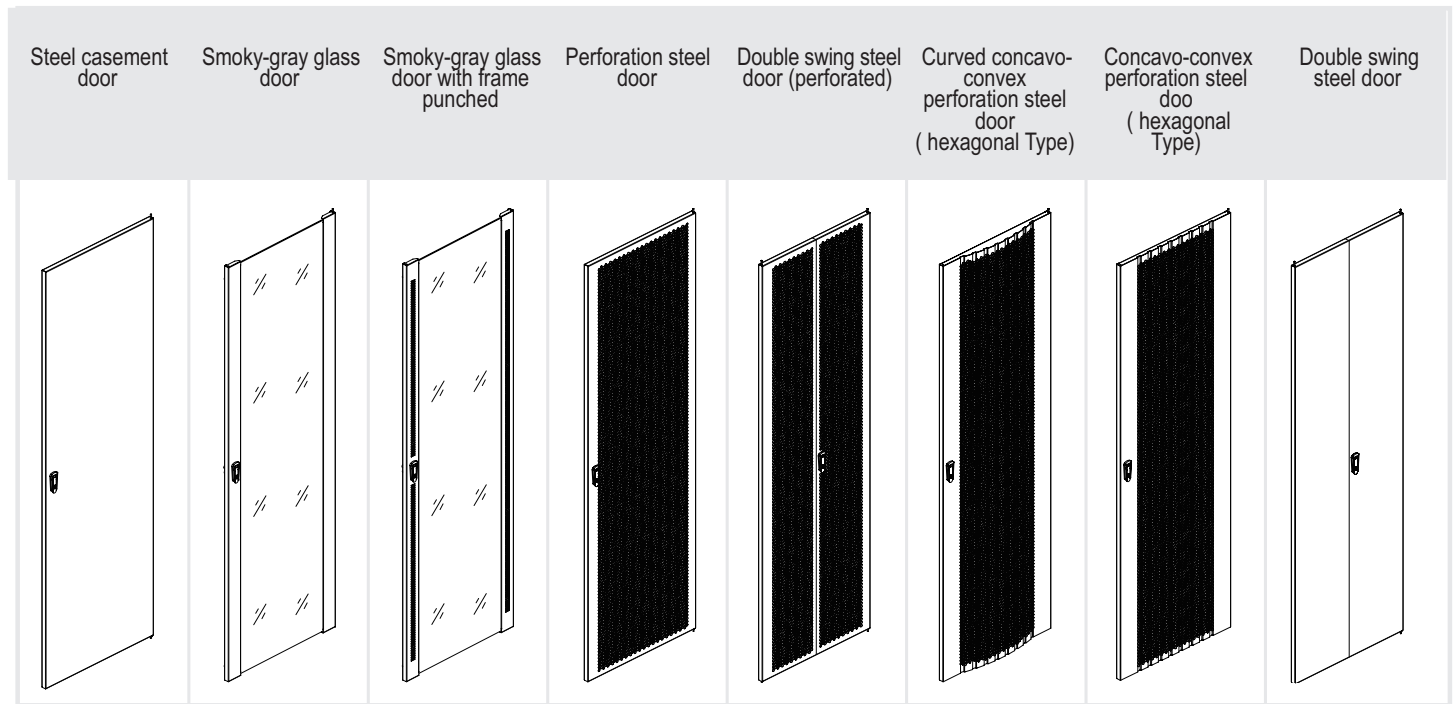

DOORS

600mm Wide

PART NUMBER	WIDTH MM	DEPTH MM	HEIGHT MM	HEIGHT U	CARTON SIZE	VOLUME
TL-FS-1266	600	600	722	12	630 x 630 x 760	0.30
TL-FS-1268		800			630 x 830 x 760	0.40
TL-FS-1566	600	600	855	15	630 x 630 x 890	0.35
TL-FS-1568		800			630 x 830 x 890	0.53
TL-FS-1866	600	600	988	18	630 x 630 x 1020	0.40
TL-FS-1868		800			630 x 830 x 1020	0.53
TL-FS-2266	600	600	1166	22	630 x 630 x 1200	0.48
TL-FS-2268		800			630 x 830 x 1200	0.63
TL-FS-22610		1000			630 x 1030 x 1200	0.78
TL-FS-2766	600	600	1388	27	630 x 630 x 1420	1388
TL-FS-2768		800			630 x 830 x 1420	0.74
TL-FS-27610		1000			630 x 1030 x 1420	0.92
TL-FS-3266	600	600	1610	32	630 x 630 x 1640	0.65
TL-FS-3268		800			630 x 830 x 1640	0.86
TL-FS-32610		1000			630 x 1040 x 1640	1.07
TL-FS-3766	600	600	1833	37	630 x 630 x 1860	1833
TL-FS-3768		800			630 x 830 x 1860	0.97
TL-FS-37610		1000			630 x 1040 x 1860	1.22
TL-FS-4266	600	600	2055	42	630 x 630 x 2080	0.83
TL-FS-4268		800			630 x 830 x 2080	1.09
TL-FS-42610		1000			630 x 1040 x 2080	1.36
TL-FS-4766	600	600	2277	47	630 x 630 x 2300	2277
TL-FS-4768		800			630 x 830 x 2300	1.20
TL-FS-47610		1000			630 x 1040 x 2300	1.51

FREE STANDING CABINETS