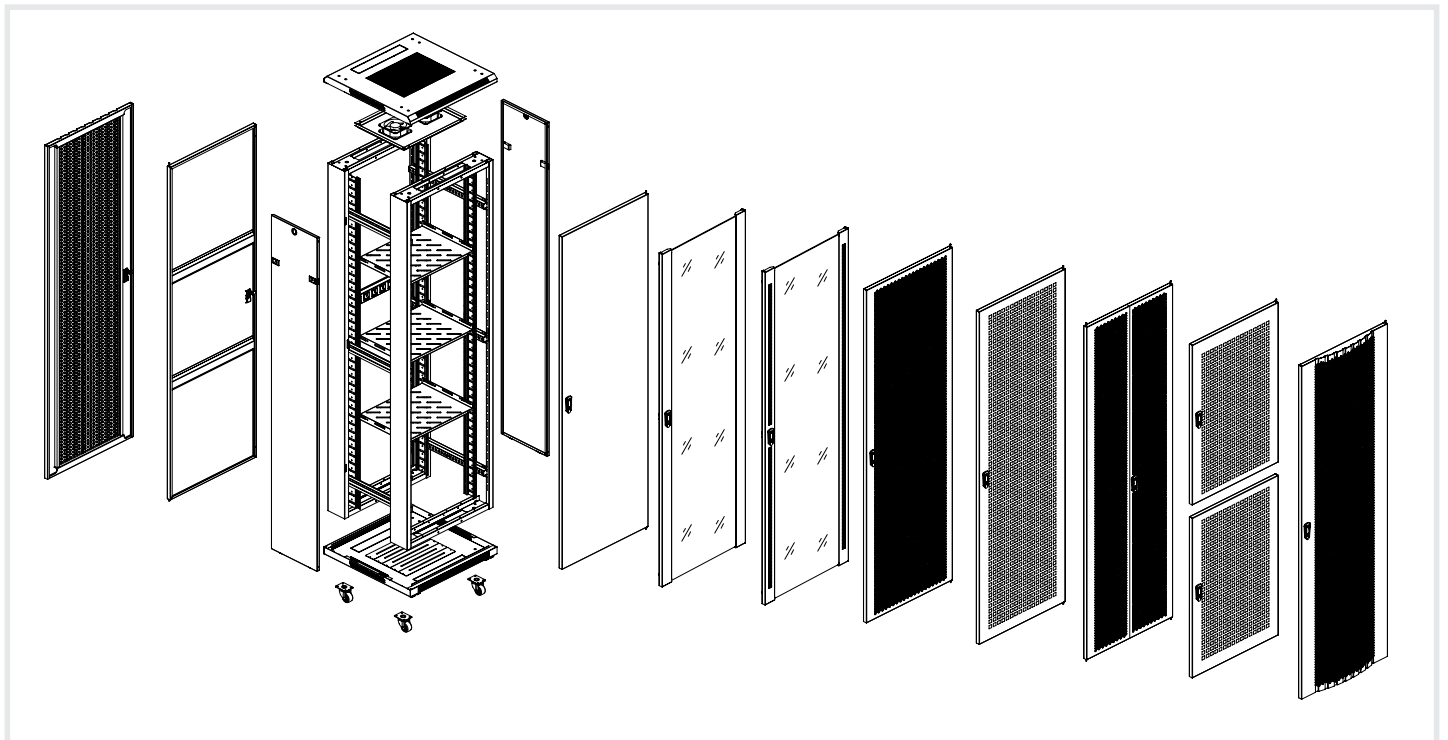

Applications:

Widely used in network system, educational system, broadcasting system and telecommunication system. Suitable for placing server computer and precision electronic equipments

Sl#	Specification	Quantity	Material
1	Top cover	1	Powder coated 1.2mm SPCC cold rolled steel
2	Frame	1	Powder coated 1.5mm SPCC cold rolled steel
3	Front door	1	Powder coated 1.2mm SPCC cold rolled steel
4	Side panel	2	Powder coated 1.2mm SPCC cold rolled steel
5	Left rear door	1	Powder coated 1.2mm SPCC cold rolled steel
	Right rear door	1	Powder coated 1.2mm SPCC cold rolled steel
6	Advanced moon-shape lock	6	
8	Mounting angle	4	Powder coated 1.5mm SPCC cold rolled steel
	Mounting Profile	4	Powder coated 2.0mm SPCC cold rolled steel
9	Tray	4	Powder coated 2.5mm SPCC cold rolled steel
12	2" Heavy duty castors	4	
	Spacer	2	Powder coated Steel (Only for 800mm width cabinets)
13	M12 adjustable Feet	4	Black Steel
	Metal Cable Ring	6	Powder coated Steel
14	Cage and nuts	40	20pcs under 32U
15	Fan	4	2 fans for 600mm depth
16	6-way power strip	1	
17	Wrench	1	

STRUCTURAL

FREE STANDING CABINETS