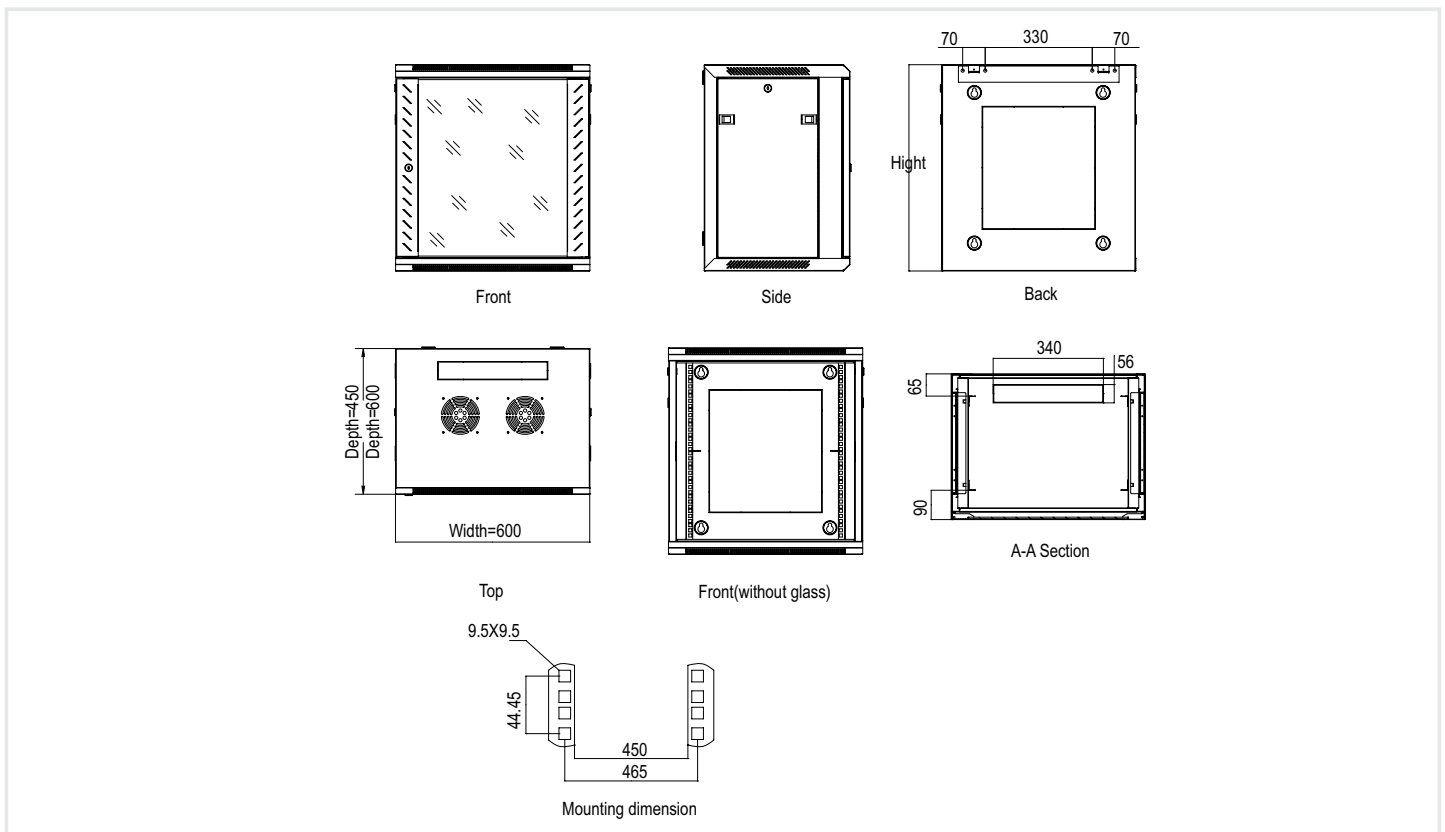

DIMENSION (WALL MOUNT) (MM)