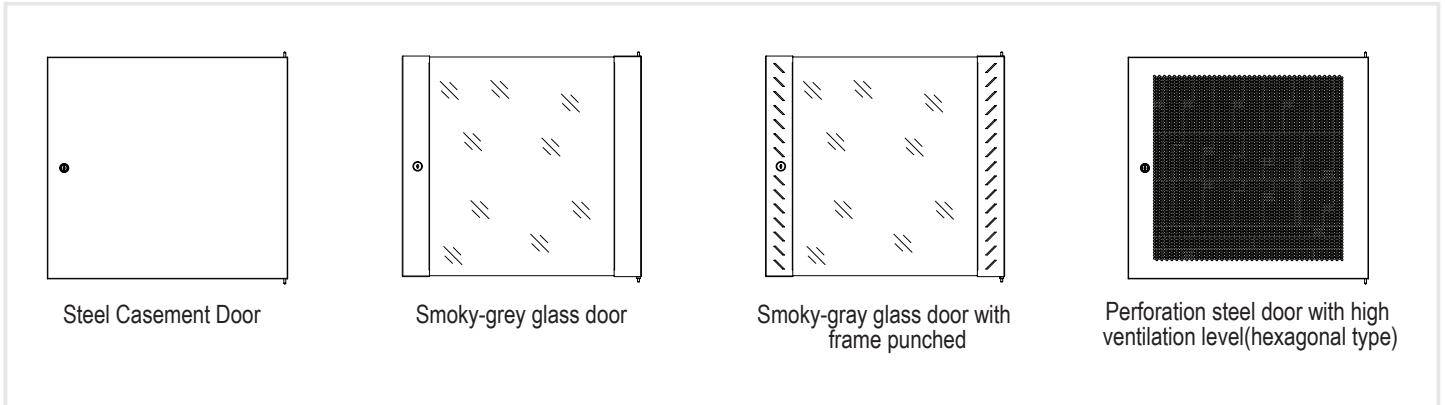

DOORS

Wall Mount Cabinet – Single Section

PART NUMBER	WIDTH MM	DEPTH MM	HEIGHT MM	HEIGHT U	CARTON SIZE	VOLUME
TL-WM-6USS450	600	450	368	6	670 x 520 x 430	0.15
TL-WM-6USS600		600				
TL-WM-9USS450	600	450	501	9	670 x 520 x 560	0.20
TL-WM-9USS600		600				
TL-WM-12USS450	600	450	635	12	670 x 520 x 700	0.24
TL-WM-12USS600		600				
TL-WM-15USS450	600	450	769	15	670 x 520 x 830	0.29
TL-WM-15USS600		600				
TL-WM-18USS450	600	450	901	18	670 x 520 x 960	0.33
TL-WM-18USS600		600				
TL-ONU-12U150FL	600	150	600	12	610 x 610 x 160	0.06
TL-ONU-12U300FL		300				
TL-ONU-12U42x15FL	420	150	600	12	610 x 430 x 160	0.04
TL-ONU-40x40x20FL	400	200	400	9	610 x 410 x 210	0.05
TL-ONU-40x40x15FL		150				
TL-ONU-40x40x12FL		120				
TL-ONU-12U150WM	600	150	600	12	610 x 610 x 160	0.06
TL-ONU-12U300WM		300				
TL-ONU-12U42x15WM	420	150	600	12	610 x 430 x 160	0.04
TL-ONU-40x40x20WM	400	200	400	9	610 x 410 x 210	0.05
TL-ONU-40x40x15WM		150				
TL-ONU-40x40x12WM		120				

WALL MOUNT CABINETS