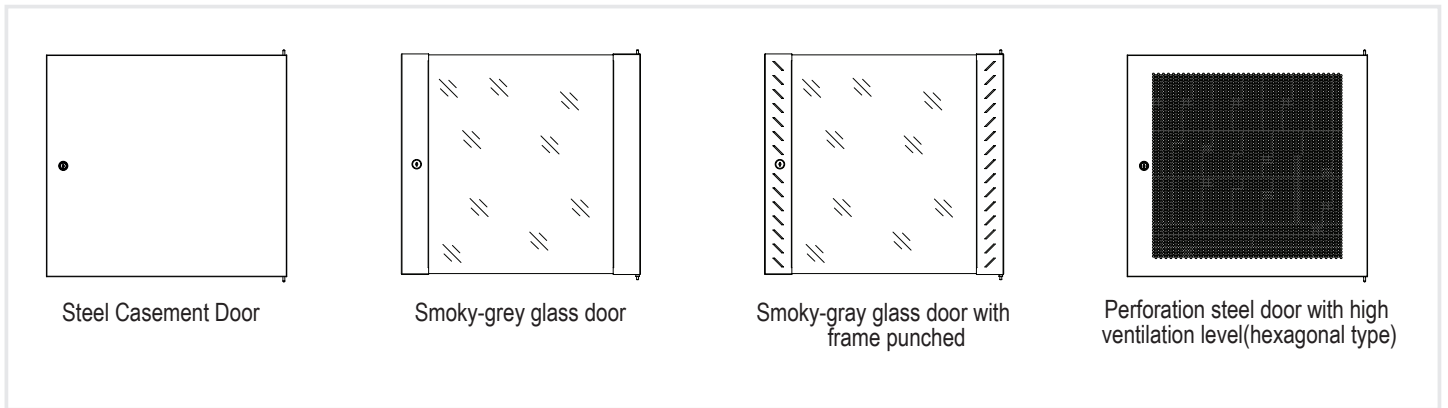

DOORS

Wall Mount Cabinet – Double Section

PART NUMBER	WIDTH MM	DEPTH MM	HEIGHT MM	HEIGHT U	CARTON SIZE	VOLUME
TL-WM-6UDS550	600	550	368	6	670 x 620 x 430	0.18
TL-WM-6UDS600		600			670 x 670 x 430	0.19
TL-WM-9UDS550	600	550	501	9	670 x 620 x 560	0.23
TL-WM-9UDS600		600			670 x 670 x 560	0.25
TL-WM-12DS550	600	550	635	12	670 x 620 x 700	0.29
TL-WM-12DS600		600			670 x 670 x 700	0.31
TL-WM-15DS550	600	550	769	15	670 x 620 x 830	0.34
TL-WM-15DS600		600			670 x 670 x 830	0.37
TL-WM-18DS550	600	550	901	18	670 x 620 x 960	0.40
TL-WM-18DS600		600			670 x 670 x 960	0.43

ORDERING INFORMATION

PART NUMBER	DESCRIPTION
TL-WM6UDS550	Techlogiks 6U 600x550 Wall Mount Cabinet Double Section
TL-WM-6UDS600	Techlogiks 6U 600x600 Wall Mount Cabinet Double Section
TL-WM9UDS550	Techlogiks 9U 600x550 Wall Mount Cabinet Double Section
TL-WM-9UDS600	Techlogiks 9U 600x600 Wall Mount Cabinet Double Section
TL-WM12UDS550	Techlogiks 12U 600x550 Wall Mount Cabinet Double Section
TL-WM-12UDS600	Techlogiks 12U 600x600 Wall Mount Cabinet Double Section
TL-WM15UDS550	Techlogiks 15U 600x550 Wall Mount Cabinet Double Section
TL-WM-15UDS600	Techlogiks 15U 600x600 Wall Mount Cabinet Double Section
TL-WM18UDS550	Techlogiks 18U 600x550 Wall Mount Cabinet Double Section
TL-WM-18UDS600	Techlogiks 18U 600x600 Wall Mount Cabinet Double Section