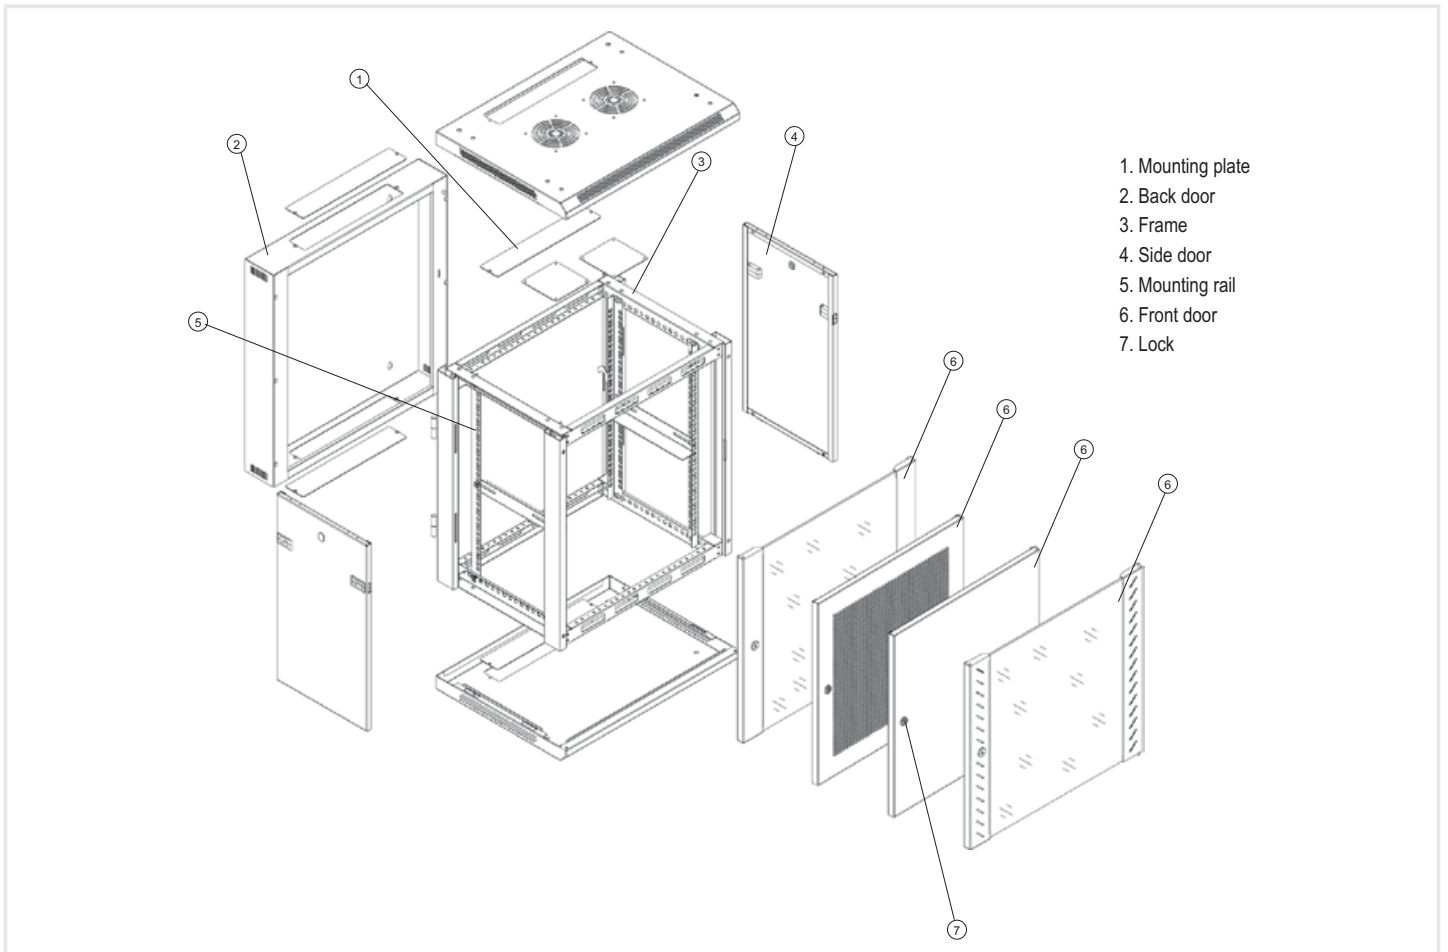

### Features & Benefits:

- Exquisite design with precise dimension and craftsmanship.
- International popular smoky-gray glass front door.
- Easily be mounted on wall, or placed on floor.
- Loading capacity: 60KG.
- Top and bottom wiring channel could be closed.
- Removable front door and side panel.
- Degreased, acid cleaned, phosphoric, water cleaned Surface.
- Electro-static powder coating, meet ROHS standard.
- Optional color: black/gray.

WALL MOUNT CABINETS

SI#	Specification	Quantity	Material
1	Frame	4	Powder coated 1.2mm cold rolled steel
2	Front door	1	1.2mm cold rolled steel
3	Side door	2	Powder coated 1.2mm cold rolled steel
4	Back door	1	Powder coated
5	Lock	1	-----
6	Mounting rail	4	Powder coated 1.5mm cold rolled steel
7	Mounting plate	1	Powder coated 1.2mm cold rolled steel
8	Cable Inlet cap	2	Powder coated 1.2mm cold rolled steel
9	Cage and nuts	10	-----
10	Wrench	1	-----

### STRUCTURAL (WALL MOUNT)