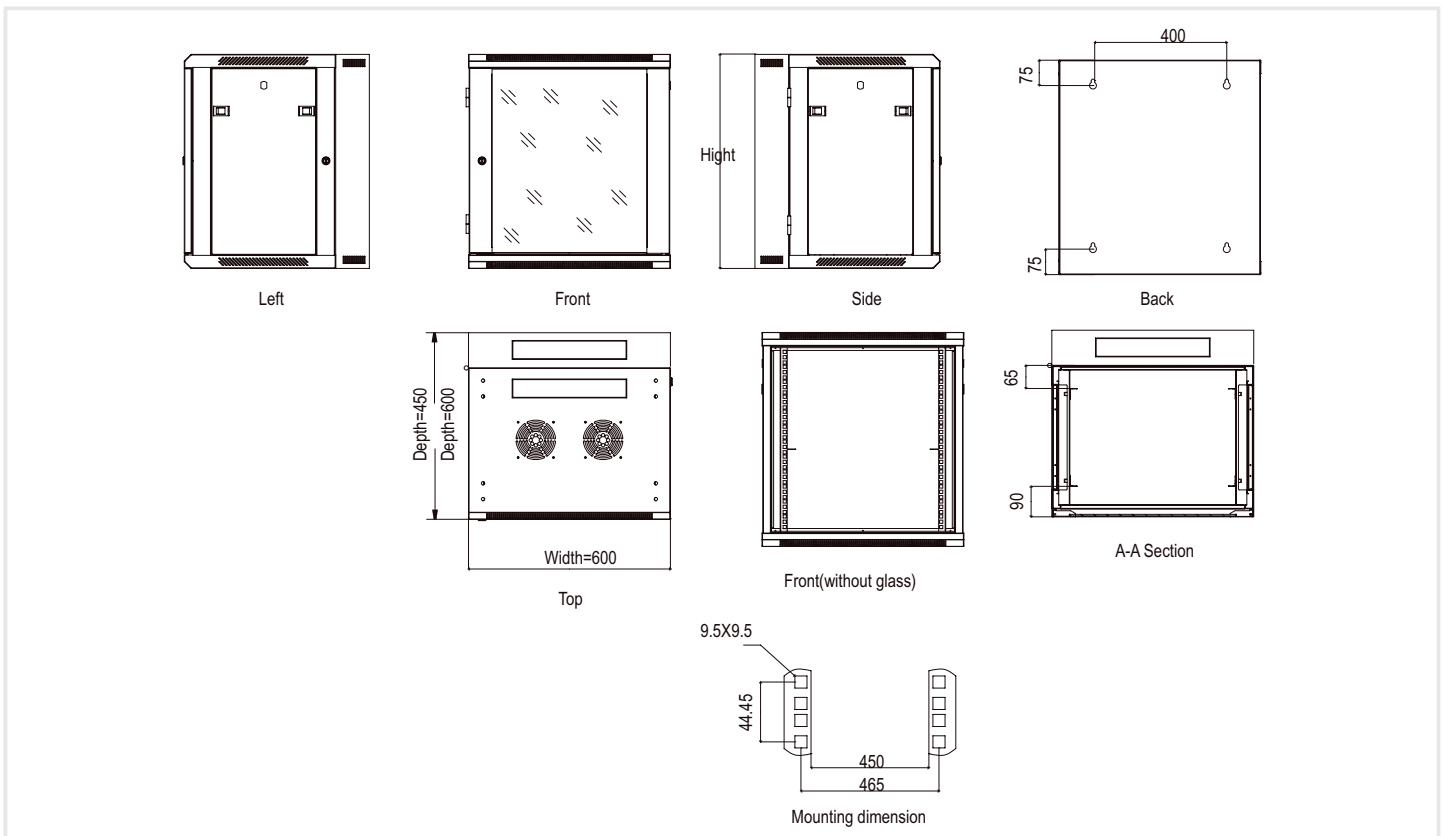

### Features & Benefits:

- Exquisite design with precise dimension and craftsmanship.
- International popular smoky-gray glass front door.
- Easily be mounted on wall, or placed on floor.
- Loading capacity: 60KG.
- Top and bottom wiring channel could be closed.
- Removable front door and side panel.
- Degreased, acid cleaned, phosphoric, water cleaned Surface.
- Electro-static powder coating, meet ROHS standard.
- Optional color: black/gray.

WALL MOUNT CABINETS

SI#	Specification	Quantity	Material
1	Frame	4	Powder coated 1.2mm cold rolled steel
2	Front door	1	1.2mm cold rolled steel
3	Side door	2	Powder coated 1.2mm cold rolled steel
4	Back door	1	Powder coated
5	Lock	1	-----
6	Mounting rail	4	Powder coated 1.5mm cold rolled steel
7	Mounting plate	1	Powder coated 1.2mm cold rolled steel
8	Cable Inlet cap	2	Powder coated 1.2mm cold rolled steel
9	Cage and nuts	10	-----
10	Wrench	1	-----

### STRUCTURAL (WALL MOUNT)

### DIMENSION (WALL MOUNT) (MM)

**DOORS**

**Wall Mount Cabinet – Double Section**

PART NUMBER	WIDTH MM	DEPTH MM	HEIGHT MM	HEIGHT U	CARTON SIZE	VOLUME
TL-WM-6UDS550	600	550	368	6	670 x 620 x 430	0.18
TL-WM-6UDS600		600			670 x 670 x 430	0.19
TL-WM-9UDS550	600	550	501	9	670 x 620 x 560	0.23
TL-WM-9UDS600		600			670 x 670 x 560	0.25
TL-WM-12DS550	600	550	635	12	670 x 620 x 700	0.29
TL-WM-12DS600		600			670 x 670 x 700	0.31
TL-WM-15DS550	600	550	769	15	670 x 620 x 830	0.34
TL-WM-15DS600		600			670 x 670 x 830	0.37
TL-WM-18DS550	600	550	901	18	670 x 620 x 960	0.40
TL-WM-18DS600		600			670 x 670 x 960	0.43