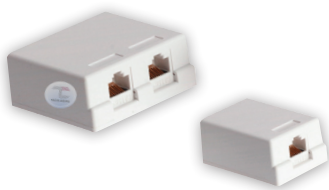

Blank Insert

- *Material: ABS*
- *Size 38.5 x 12.5, 38.5 x 25*
- *Color: white or Ivory*
- *Available in Half and Full blank sizes*

ORDERING INFORMATION	
PART NUMBER	DESCRIPTION
TL-EHBL	Half L J6C Style Blank
TL-EFBL	Full L J6C Style Blank

Back Boxes

- *Material: ABS*
- *Size 86x86x30, 86x86x45*
- *Color: white or Ivory*
- *Available in 30mm depth and 45mm depth*

ORDERING INFORMATION	
PART NUMBER	DESCRIPTION
TL-BB-30	Back Box 86x86x30
TL-BB-45	Back Box 86x86x45

Surface Mount Boxes

- *Material: ABS*
- *Color: white or Ivory*
- *Meet or Exceed EIA /TIA 568A Cat5e or Cat6 specifications*
- *Available in 1 Port or 2 Port*
- *Available for both shielded and unshielded key stone Jacks*